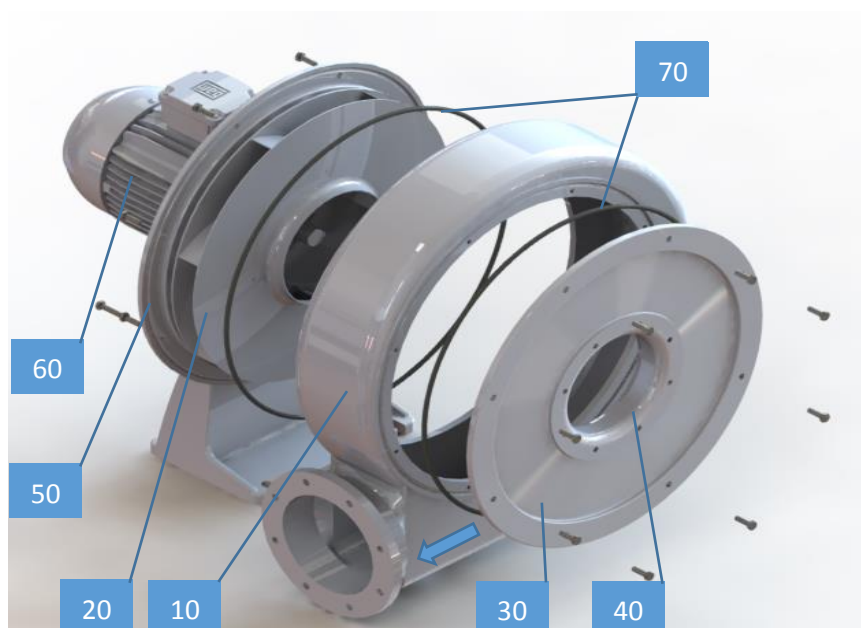

## Casting Fan

### Legend Spare Parts List Casting Fan

| Position No. | description             |
|--------------|-------------------------|
| 10           | housing complete        |
| 20           | fan wheel               |
| 30           | inlet nozzle            |
| 40           | suction wire mesh guard |
| 50           | motor flange with foot  |
| 60           | motor complete          |
| 70           | Sealing ring            |