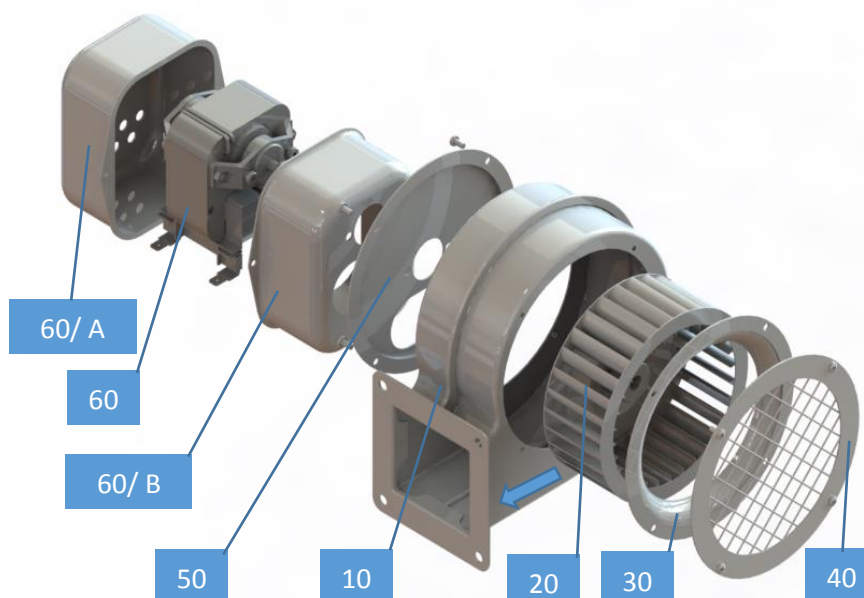

B-Reihe Fan

Legend Spare Parts List B-Reihe-Fan

Position No.	description
10	housing complete
20	fan wheel
30	inlet nozzle
40	suction wire mesh guard
50	motor flange
60	motor complete / Motor housing half