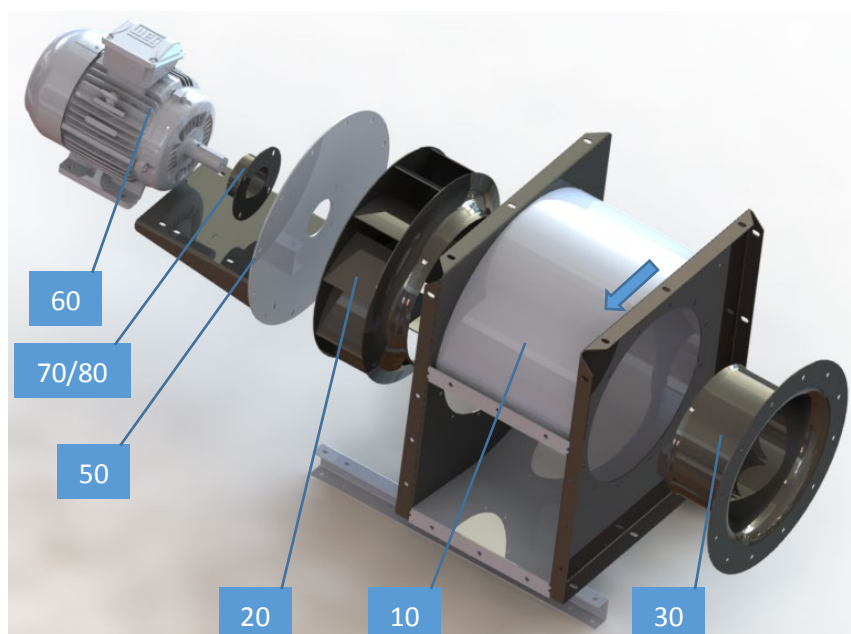

Flexline- Fan

Legend Spare Parts List Flexline-Fan

Position No.	description
10	housing complete
20	fan wheel
30	inlet nozzle
50	motor flange
60	motor complete
70/80	shaft protection / poetry

1. Ordering instructions for spare parts